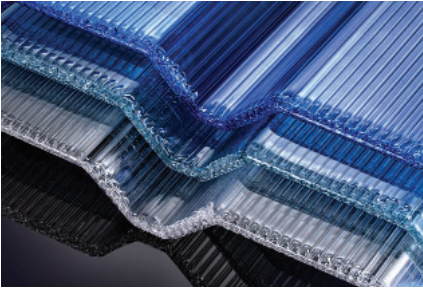

Greca 27/200 Levha / Greca 27/200 Sheet

Rainbow Greca, pencereler ve yarı saydam çatı kaplaması için kullanılan ve UV ışınlarına karşı korumalı kıvrımlı modüler panellerden oluşan bir üründür. 2 milimetreden 12 milimetreye kadar farklı kalınlık seçenekleriyle sürekli ya da kurulu kıvrımlı yalıtım panelleri bulunabilir.

Rainbow Greca corrugated modular panel of U.V. producted multiwall polycarbonate for windows and translucent roofing, continuous or installed with corrugated insulating panels with 2 to 12 mm thickness options.