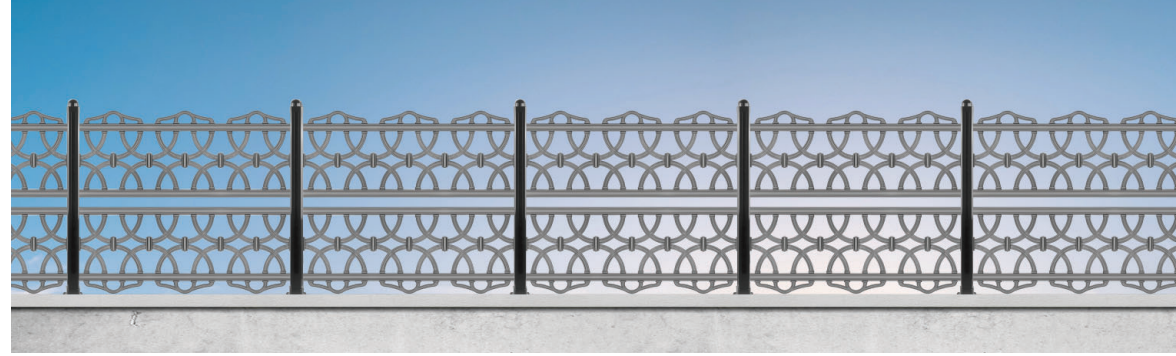

Al - Begonia H: 90cm

- 6 Adet Plastik Çit Modülü (33cm)
  6 Plastic Fence Modules (33cm)
- 1 Adet Alüminyum Dikme Profil (6 x 6cm)
  1 Piece Aluminum Strut Profile (6 x 6cm)
- 4 Adet Galvanizli Bağlantı Gijonu (M10) Sonsuz Dişli
  4 Galvanized Connection Rods (M10) Worm Gear
- 1 Adet Alüminyum Döküm Taban (10 x 10cm)
  1 Piece Aluminum Cast Base (10 x 10cm)
- 8 Adet Plastik Bağlantı Pulları (Küçük)
  8 Pieces Plastic Connecting Washers (Small)
- 8 Adet Plastik Bağlantı Pulları (Büyük)
  8 Pieces Plastic Connecting Washers (Large)
- 8 Adet Plastik Gijon Somunu (Silindirik)
  8 Pieces Plastic Tiejon Nuts (Cylindrical)
- 2 Adet Alüminyum Dikme Çıtası
  2 Pieces Aluminum Strut Lath
- 1 Adet Dikme Kapağı
  1 Piece Strut Cap
- 4 Adet Buldeks Vida (0.76 x 10cm)
  4 Pcs Buldex Screws (0.76 x 10cm)
- 2 Adet YSB Türü Civata (0.39 x 1.3cm)
  2 Pieces YSB Type Bolts (0.39 x 1.3cm)

□ Beyaz / White - ÜK: 8684190718376

■ Siyah / Black - ÜK: 8684190718369

İsteğe göre farklı renk seçenekleri üretilebilir.
Different color options on request can be produced.